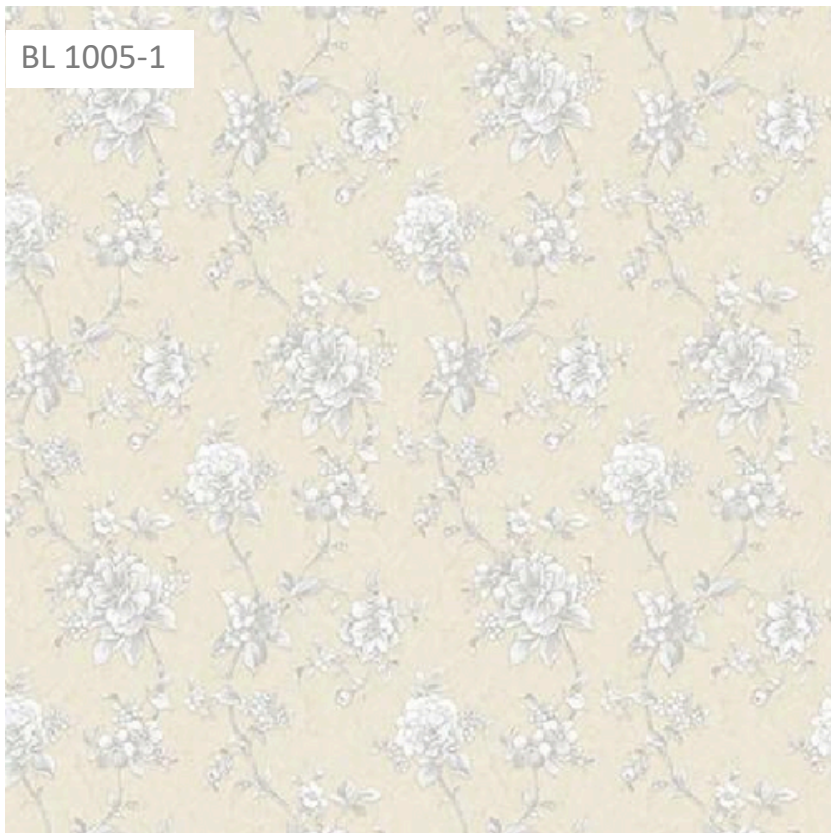

BL 1005-1

BL 1005-2

El rollo mide 10 mts lineales x 52.8cm de ancho, cubriendo un área de 5 mt2