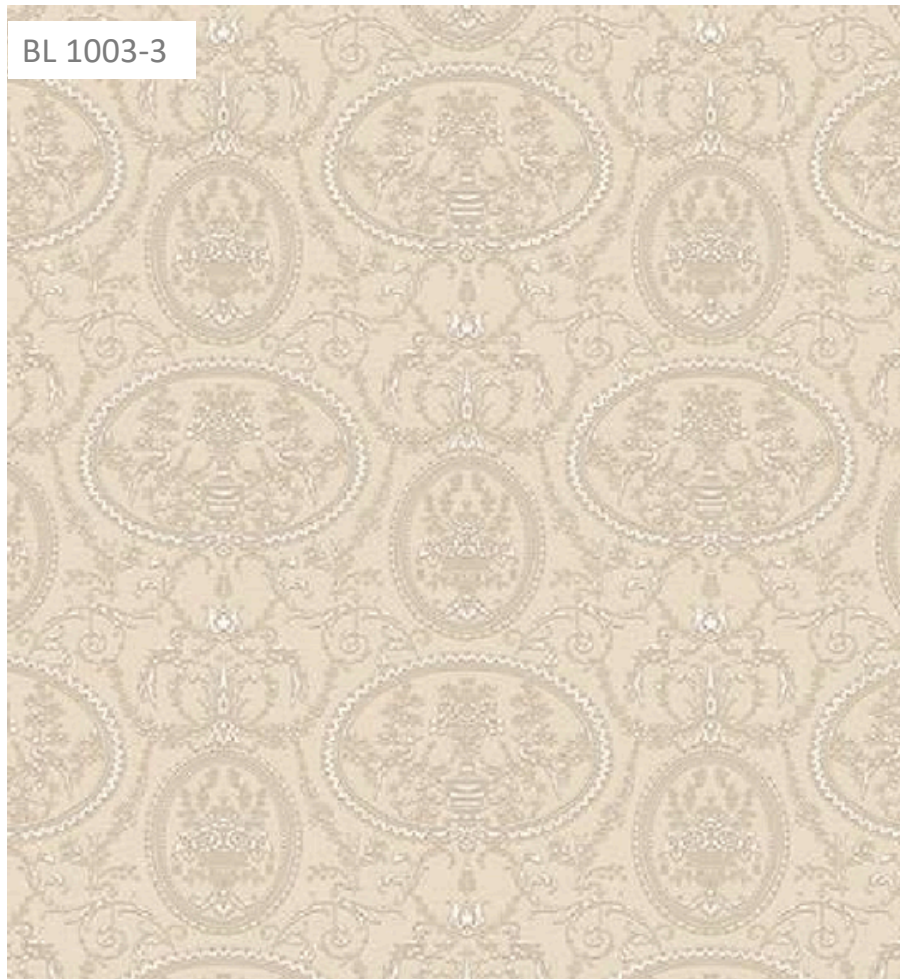

BL 1003-3

BL 1003-4

El rollo mide 10 mts lineales x 52.8cm de ancho, cubriendo un área de 5 mt²