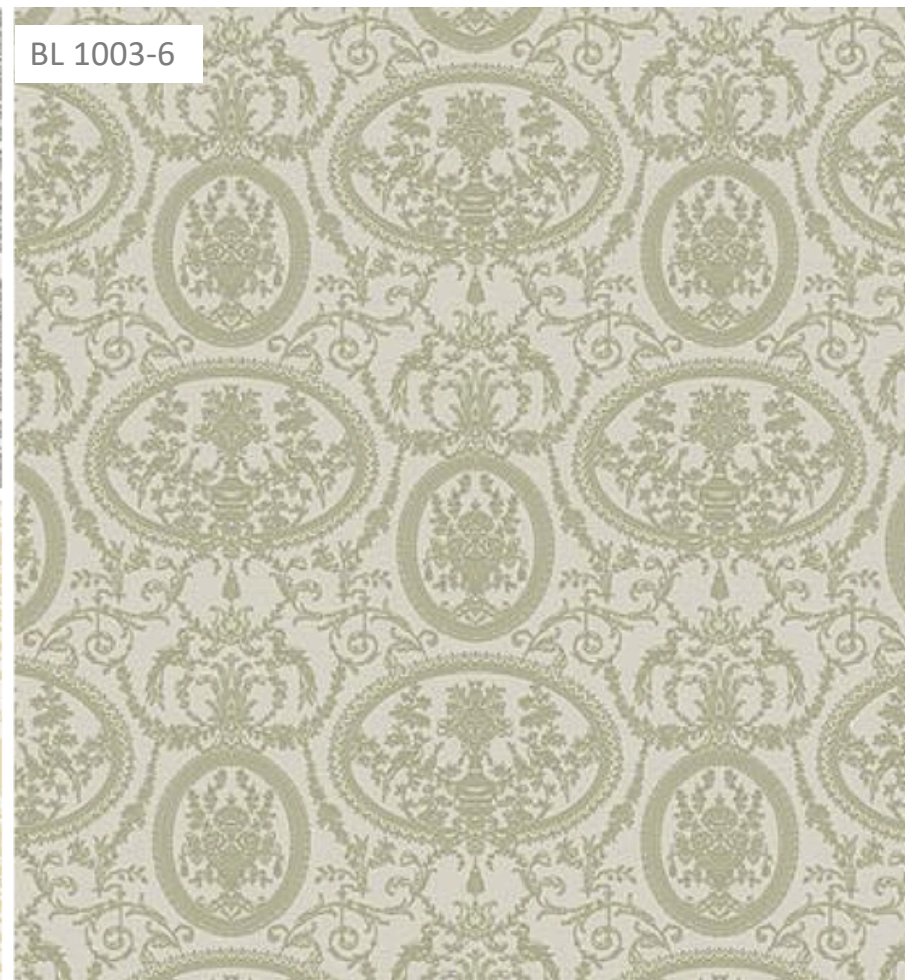

El rollo mide 10 mts lineales x 52.8cm de ancho, cubriendo un área de 5 mt2

BL 1004-2

A large rectangular sample of decorative plastic with a light beige or cream color and a fine, horizontal, wood-grain-like texture.

BL 1004-1

A large rectangular sample of decorative plastic with a light gray or off-white color and a fine, horizontal, wood-grain-like texture.

El rollo mide 10 mts lineales x 52.8cm de ancho, cubriendo un área de 5 mt²