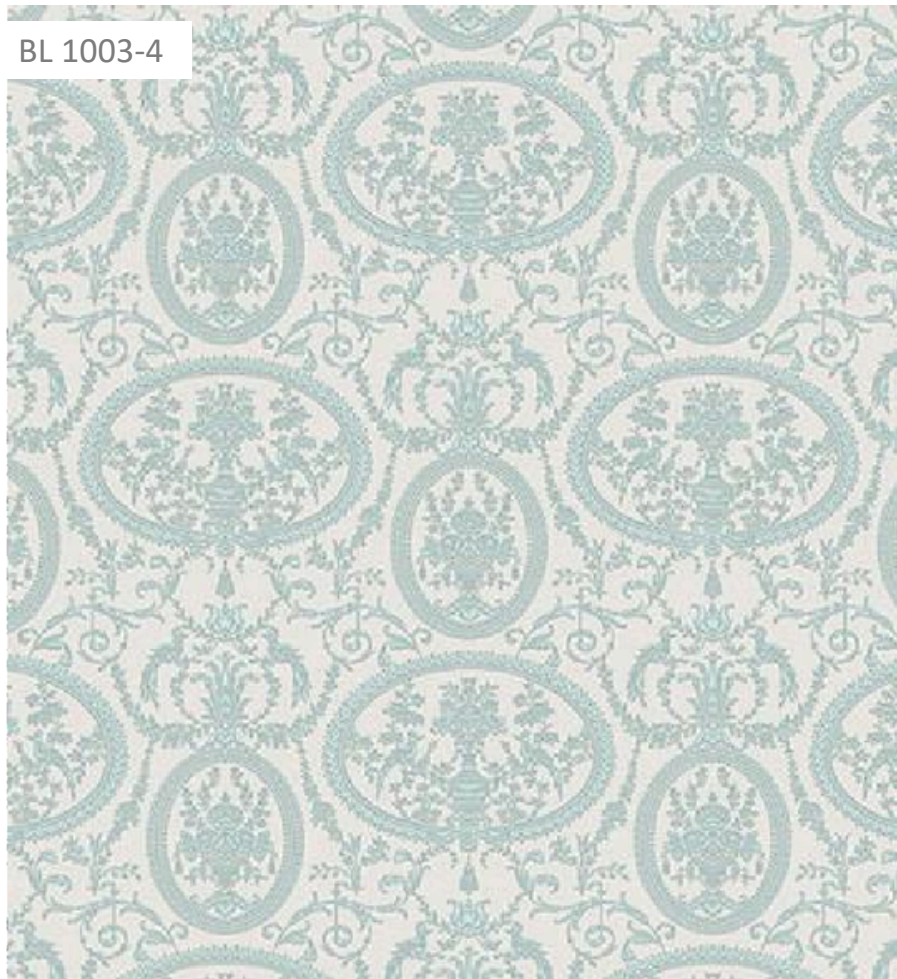

BL 1003-3

BL 1003-4

El rollo mide 10 mts lineales x 52.8cm de ancho, cubriendo un área de 5 mt²