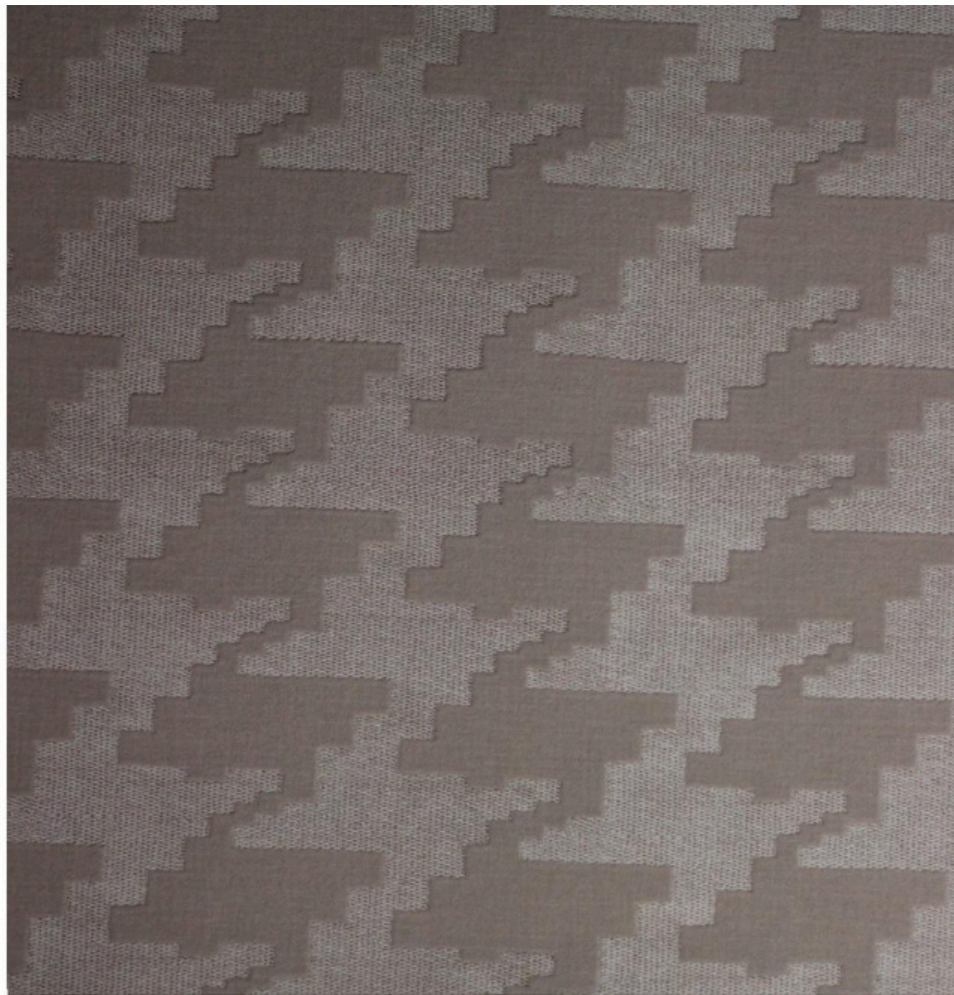

PATTERN NO. SD 5010 - 35

COLLECTION: RELIEVO

DIMENSIONS: 10m x 53m

PATTERN REPEAT: 0.53m

Rollo mide 10mts lineales x 52.8cm de ancho,
cubriendo un área de 5m²

COLLECTION: RELIEVO

DIMENSIONS: 10m x 53m

PATTERN REPEAT: 0.53m